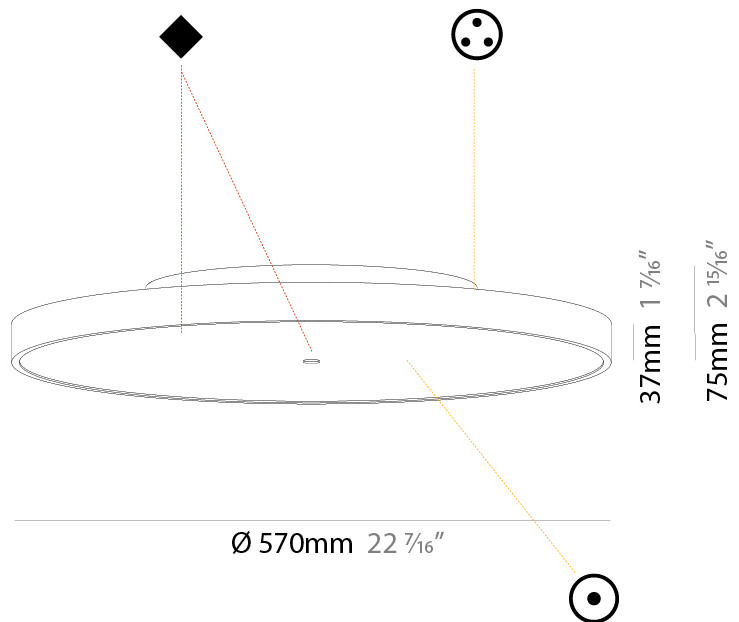

GENERAL

Series: Sign Diva
Subseries: Sign Diva
Partner: Prolicht
Division: Architectural
Installation: Surface
Product Type: Ceiling Surface
Mounting Location: Ceiling
Light Distribution: Direct / Indirect

PHYSICAL

Shape: Round
Diameter (mm): 570
Diameter (in): 22 7/16
Height (mm): 75
Height (in): 2 15/16
Weight (kg): 7.066
Weight (lbs): 15.578

Diffuser: Direct - PMMA - Opal/Micro-Prism/Sparkling Secret/Vintage Industrial with Shine Ring / Indirect - White/Yellow/Orange/Red/Blue/Green

Fixture Finish: SSR / BKV / CWI / CRY / HAB / UFT / ITA / RUA / FTG / MYG / LOD / PUS / FRO / FUP / KIA / POP / BLS / SPG / MEY / GOH / CHC / COM / ABZ / JAG / OBR / MOS / ROR

Fixture Material: PMMA / Extruded Aluminum / Steel

ELECTRICAL

Lamp Type: LED (Zhaga Standard)
Input Wattage (W): 58.3
Total Output Wattage (W): 53
Dimming: Tri-Mode (Non-Dimming and Phase Dimming (120Vac only) and 0-10V Dimming)
Driver Included: Yes
Driver Location: Integrated
Driver Type: Constant Current - Universal
Driver Class: Class 2
Input Voltage (V): 120 - 277
Constant Current (MA): 350

LED

Color Temperature (*K): 3000 / 3500 / 4000
Max. Delivered Lumen (lm): 6170 / 6292 / 6420
CRI: >90 CRI
Lamp Life (hrs): 50000

OPTICAL

RATINGS AND CERTIFICATIONS

Certified By: Certified for North American Standards
IP rating: IP20