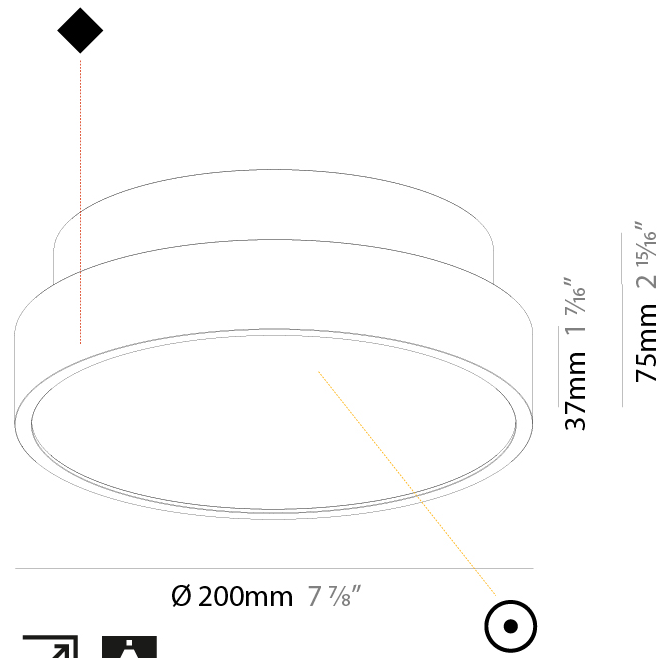

GENERAL

Series: Sign Diva
Subseries: Sign Diva
Partner: Prolicht
Division: Architectural
Installation: Surface
Product Type: Ceiling Surface
Mounting Location: Ceiling
Light Distribution: Direct

PHYSICAL

Shape: Round
Diameter (mm): 200
Diameter (in): 7 7/8
Height (mm): 75
Height (in): 2 15/16
Weight (kg): 1.122
Weight (lbs): 2.474
Diffuser: PMMA - Opal/Micro-Prism/Sparkling Secret/Vintage Industrial with Shine Ring
Fixture Finish: SSR / BKV / CWI / CRY / HAB / UFT / ITA / RUA / FTG / MYG / LOD / PUS / FRO / FUP / KIA / POP / BLS / SPG / MEY / GOH / CHC / COM / ABZ / JAG / OBR / MOS / ROR
Fixture Material: PMMA / Extruded Aluminum / Steel

ELECTRICAL

Lamp Type: LED (Zhaga Standard)
Input Wattage (W): 12.1
Total Output Wattage (W): 11
Dimming: Tri-Mode (Non-Dimming and Phase Dimming (120Vac only) and 0-10V Dimming)
Driver Included: Yes
Driver Location: Integrated
Driver Type: Constant Current - Universal
Driver Class: Class 2
Input Voltage (V): 120 - 277
Constant Current (MA): 350

LED

Color Temperature (°K): 3000 / 3500 / 4000
Max. Delivered Lumen (lm): 1040 / 1058 / 1080
CRI: >90 CRI
Lamp Life (hrs): 50000

OPTICAL

RATINGS AND CERTIFICATIONS

Certified By: Certified for North American Standards
IP rating: IP20