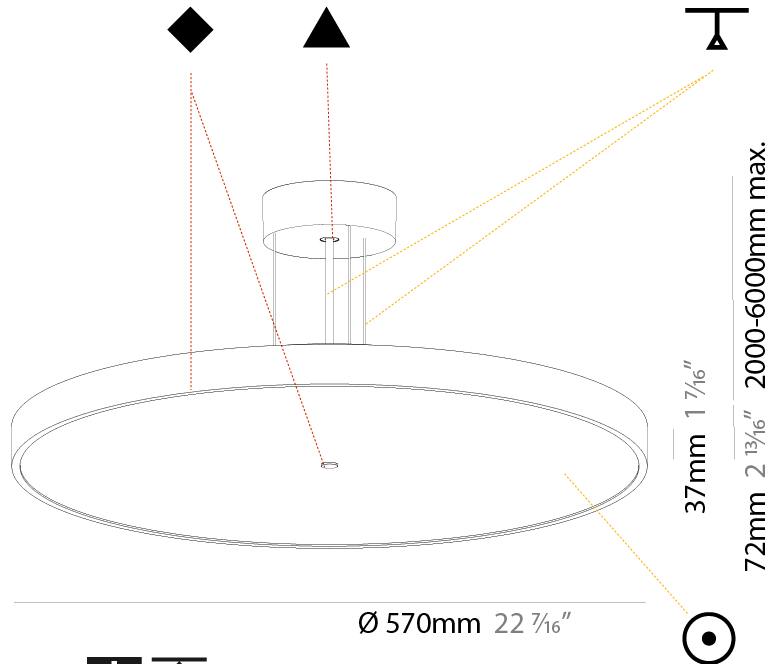

GENERAL

Series: Sign Diva
Subseries: Sign Diva
Partner: Prolicht
Division: Architectural
Installation: Suspension
Product Type: Pendant
Mounting Location: Ceiling
Light Distribution: Direct

PHYSICAL

Shape: Round
Diameter (mm): 570
Diameter (in): 22 7/16
Height (mm): 72
Height (in): 2 13/16
Max. Overall Height (mm): 6072
Max. Overall Height (in): 239 1/16
Weight (kg): 7.802
Weight (lbs): 17.2
Diffuser: PMMA - Opal / Micro-Prism / Sparkling Secret / Vintage Industrial with Shine Ring
Fixture Finish: SSR / BKV / CWI / CRY / HAB / UFT / ITA / RUA / FTG / MYG / LOD / PUS / FRO / FUP / KIA / POP / BLS / SPG / MEY / GOH / CHC / COM / ABZ / JAG / OBR / MOS / ROR
Fixture Material: PMMA / Extruded Aluminum / Steel
Cable Details: 2000mm or 6000mm Transparent Cable

ELECTRICAL

Lamp Type: LED (Zhaga Standard)
Input Wattage (W): 58.3
Total Output Wattage (W): 53
Dimming: Tri-Mode (Non-Dimming and Phase Dimming (120Vac only) and 0-10V Dimming)
Driver Included: Yes
Driver Location: Integrated
Driver Type: Constant Current - Universal
Driver Class: Class 2
Input Voltage (V): 120 - 277
Constant Current (MA): 350

LED

Color Temperature (°K): 2700 / 3000 / 3500 / 4000
Max. Delivered Lumen (lm): 5060 / 6120 / 6233 / 6360
CRI: >90 CRI
Lamp Life (hrs): 50000

OPTICAL

RATINGS AND CERTIFICATIONS

Certified By: Certified for North American Standards
IP rating: IP20

A