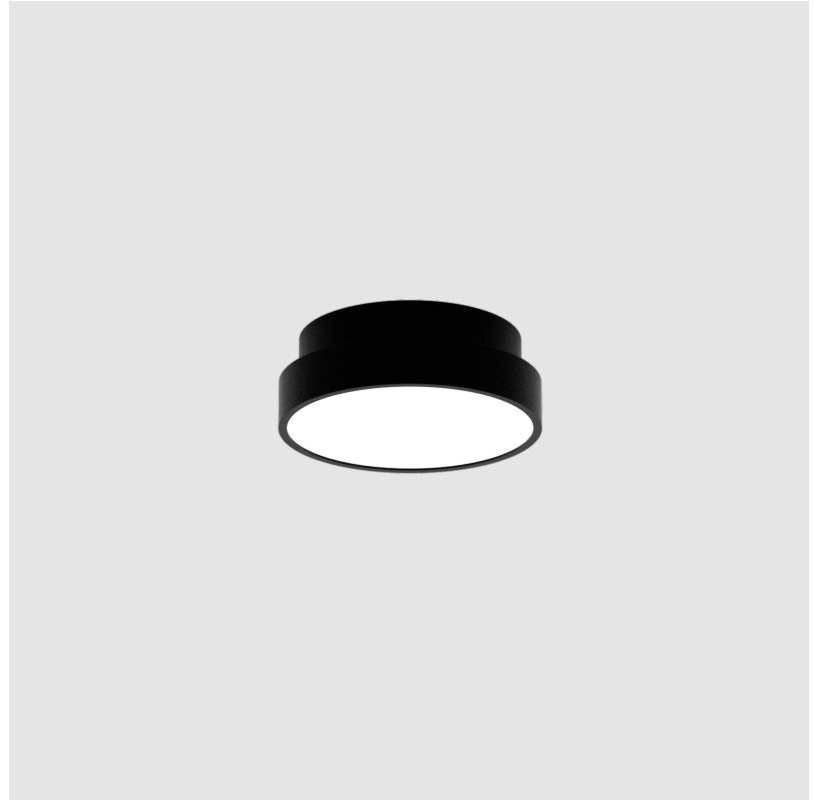

PROJECT	_____
TYPE	_____
SPECIFIER	_____
QUANTITY	_____
DATE	_____

SIGN DIVA SURFACE

A3D090- : A3D090-DP-30K-25-35

base number

1. To build a product code in our configurator select the specify button on the base model # product page
2. To build a manual product code on this datasheet choose from the options listed below in blue font and add the suffix to the base model #

GENERAL

Series: Sign Diva
Subseries: Sign Diva
Partner: Prolicht
Division: Architectural
Installation: Surface
Product Type: Ceiling Surface
Mounting Location: Ceiling
Light Distribution: Direct

PHYSICAL

Shape: Round
Diameter (mm): 200
Diameter (in): 7 7/8
Height (mm): 75
Height (in): 2 15/16
Weight (kg): 1.122
Weight (lbs): 2.474
Fixture Material: PMMA / Extruded Aluminum / Steel

ELECTRICAL

Lamp Type: LED (Zhaga Standard)
Input Wattage (W): 12.1
Total Output Wattage (W): 11
Dimming: Phase Dimming (120Vac Only)
Driver Included: Yes
Driver Location: Integrated
Driver Class: Class 2
Input Voltage (V): 120
Constant Current (MA): 350

LED

Color Temperature (°K): 3000
Max. Delivered Lumen (lm): 1040
CRI: >92 CRI
Lamp Life (hrs): 50000

OPTICAL

RATINGS AND CERTIFICATIONS

Certified By: Certified for North American Standards
IP rating: IP20